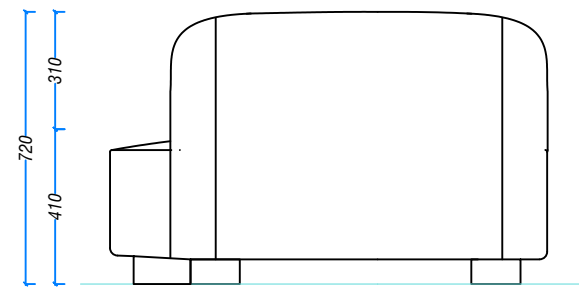

PROSPETTO FRONTALE

PROSPETTO SCHIENALE

PIANTA

PROSPETTO LATERALE

PROSPETTO LATERALE

project <i>RUBELLI CASA 2020: VELOUR</i>				
description <i>VELOUR CHAISE LONGUE (SX)</i>		drawing number <i>A 12126</i>		rev.number <i>02</i>
drawer <i>L.S.</i>	check <i>D.M.</i>	date of issue <i>14/02/2020</i>	unit <i>mm</i>	scale <i>1:20 @ A3</i>
 <b>RUBELLI CASA</b>				sheet <i>01/01</i> <small>All information on this drawing are under property of Rubelli S.P.A., are confidential and must not be made public, reproduced or copied in whole or in part, except when it becomes necessary for the execution of the product in question for Rubelli S.P.A. This drawing and all duplicates must always be returned to Rubelli S.P.A. after the completion of the works.</small>