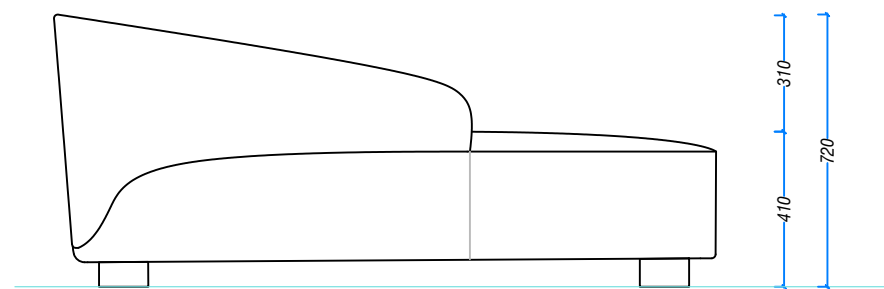

PROSPETTO FRONTALE

PROSPETTO SCHIENALE

PIANTA

PROSPETTO LATERALE

PROSPETTO LATERALE

project <i>RUBELLI CASA 2020: VELOUR</i>				
description <i>VELOUR CHAISE LONGUE (SX)</i>		drawing number <i>A 12126</i>		rev.number <i>02</i>
drawer <i>L.S.</i>	check <i>D.M.</i>	date of issue <i>14/02/2020</i>	unit <i>mm</i>	scale <i>1:20 @ A3</i>
 <b>RUBELLI CASA</b>				sheet <i>01/01</i> <small>All information on this drawing are under property of Rubelli S.P.A., are confidential and must not be made public, reproduced or copied in whole or in part, except when it becomes necessary for the execution of the product in question for Rubelli S.P.A. This drawing and all duplicates must always be returned to Rubelli S.P.A. after the completion of the works.</small>