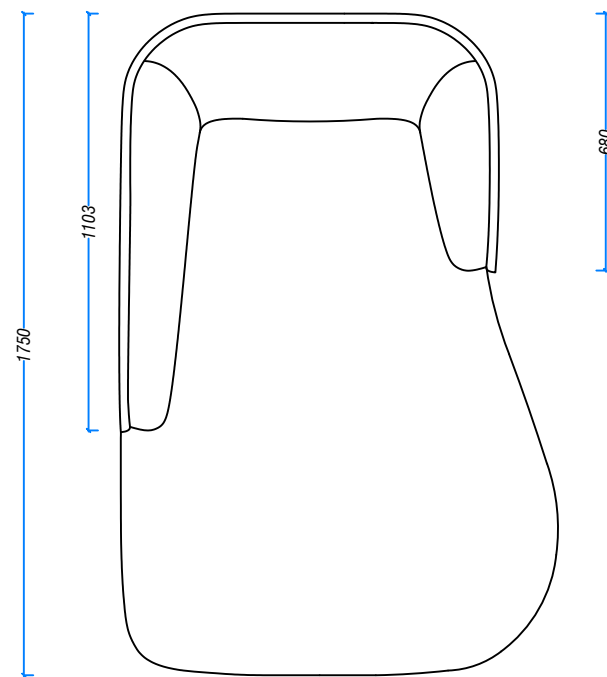

PROSPETTO FRONTALE

PROSPETTO SCHIENALE

PIANTA

PROSPETTO LATERALE

PROSPETTO LATERALE

project <i>RUBELLI CASA 2020: VELOUR</i>				
description <i>VELOUR CHAISE LONGUE (SX)</i>		drawing number <i>A 12126</i>		rev.number <i>02</i>
drawer <i>L.S.</i>	check <i>D.M.</i>	date of issue <i>14/02/2020</i>	unit <i>mm</i>	scale <i>1:20 @ A3</i>
 <b>RUBELLI CASA</b>				sheet <i>01/01</i> <small>All information on this drawing are under property of Rubelli S.P.A., are confidential and must not be made public, reproduced or copied in whole or in part, except when it becomes necessary for the execution of the product in question for Rubelli S.P.A. This drawing and all duplicates must always be returned to Rubelli S.P.A. after the completion of the works.</small>