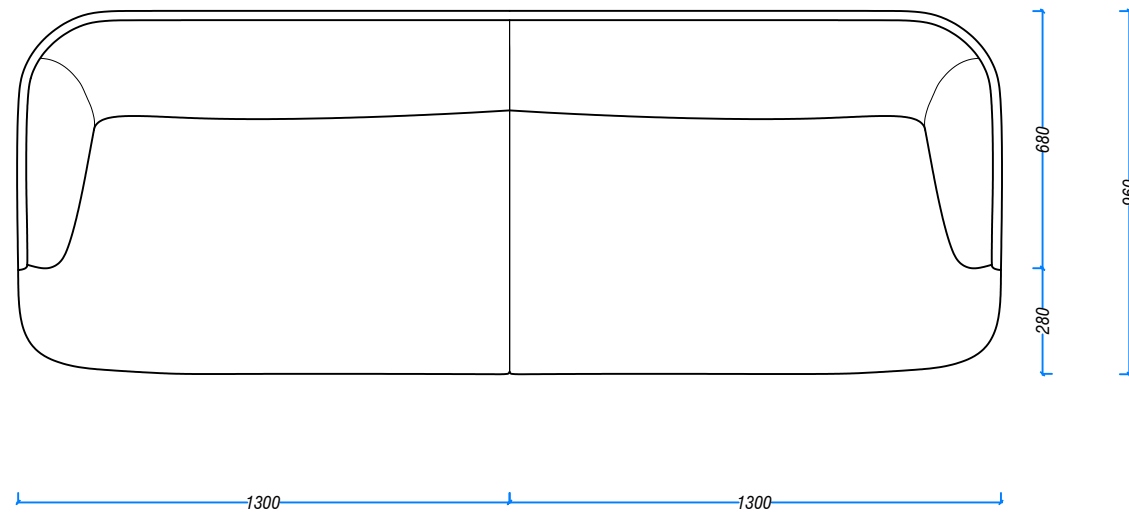

PROSPETTO FRONTALE

PROSPETTO SCHIENALE

PIANTA

PROSPETTO LATERALE

project <i>RUBELLI CASA 2020: VELOUR</i>						
description <i>DIVANO VELOUR 260</i>		drawing number <i>A 12125</i>		rev.number <i>01</i>		
	<b>RUBELLI CASA</b>	drawer <i>L.S.</i>	check <i>D.M.</i>	date of issue <i>24/02/2020</i>	unit <i>mm</i>	scale <i>1:20 @ A3</i>
		<small>All information on this drawing are under property of Rubelli S.P.A., are confidential and must not be made public, reproduced or copied in whole or in part, except when it becomes necessary for the execution of the product in question for Rubelli S.P.A. This drawing and all duplicates must always be returned to Rubelli S.P.A. after the completion of the works.</small>				sheet <i>01/01</i>