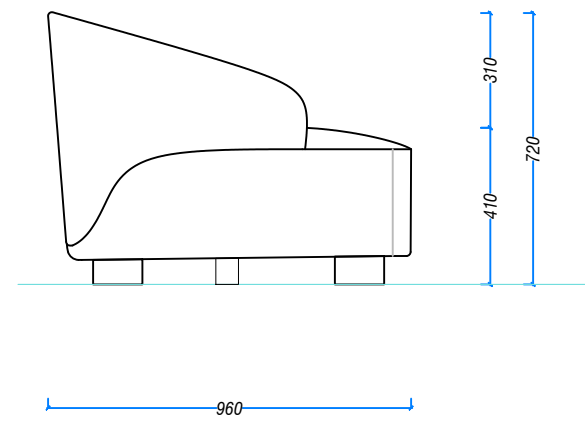

PROSPETTO FRONTALE

PROSPETTO SCHIENALE

PIANTA

PROSPETTO LATERALE

project <i>RUBELLI CASA 2020: VELOUR</i>						
description <i>DIVANO VELOUR 260</i>		drawing number <i>A 12125</i>		rev.number <i>01</i>		
	<b>RUBELLI CASA</b>	drawer <i>L.S.</i>	check <i>D.M.</i>	date of issue <i>24/02/2020</i>	unit <i>mm</i>	scale <i>1:20 @ A3</i>
		<small>All information on this drawing are under property of Rubelli S.P.A., are confidential and must not be made public, reproduced or copied in whole or in part, except when it becomes necessary for the execution of the product in question for Rubelli S.P.A. This drawing and all duplicates must always be returned to Rubelli S.P.A. after the completion of the works.</small>				sheet <i>01/01</i>