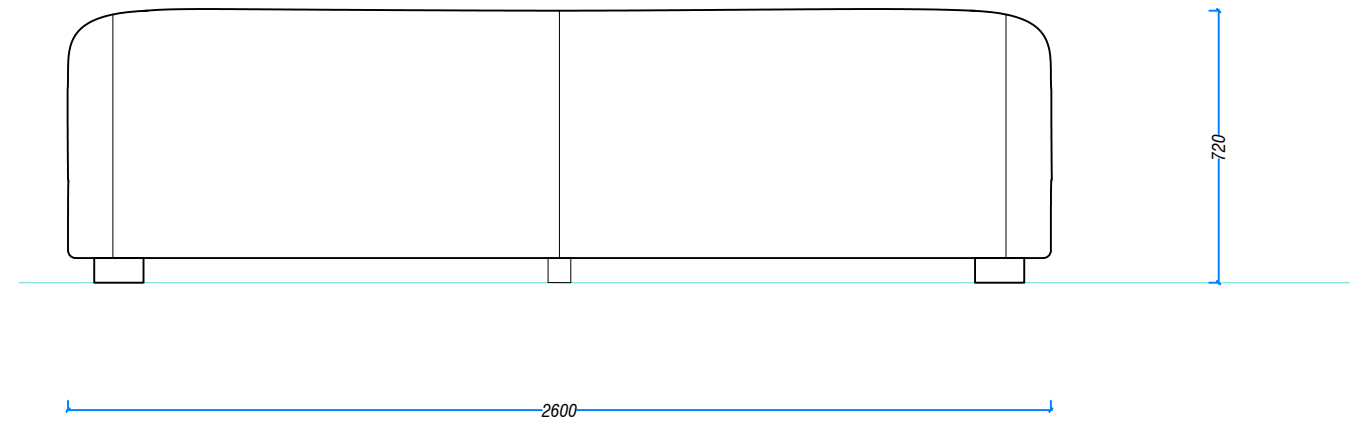

PROSPETTO FRONTALE

PROSPETTO SCHIENALE

PIANTA

PROSPETTO LATERALE

project <i>RUBELLI CASA 2020: VELOUR</i>						
description <i>DIVANO VELOUR 260</i>		drawing number <i>A 12125</i>		rev.number <i>01</i>		
	<b>RUBELLI CASA</b>	drawer <i>L.S.</i>	check <i>D.M.</i>	date of issue <i>24/02/2020</i>	unit <i>mm</i>	scale <i>1:20 @ A3</i>
		<small>All information on this drawing are under property of Rubelli S.P.A., are confidential and must not be made public, reproduced or copied in whole or in part, except when it becomes necessary for the execution of the product in question for Rubelli S.P.A. This drawing and all duplicates must always be returned to Rubelli S.P.A. after the completion of the works.</small>				sheet <i>01/01</i>