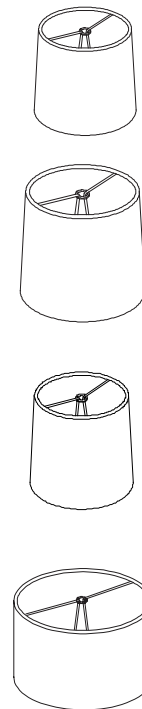

### CHANDELIERS & SCONCES

80062 - CHANDELIER DRUM SHADE

80100 - CHANDELIER DRUM SHADE LARGE

80063 - PICCOLO/SCONCE DRUM SHADE

80061 - CHANDELIER/SCONCE CYLINDRICAL SHADE

### BULB TYPES