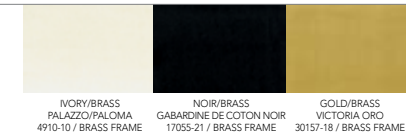

### TABLE & FLOOR LAMPS

80019 - LARGE DRUM SHADE

80018 - DRUM SHADE 18"

80021 - SMALL DRUM SHADE

80032 - CYLINDRICAL SHADE 18"

80051 - CYLINDRICAL SHADE 16"

80082 - RECTANGULAR SHADE LARGE

80105 - SQUARE SHADE SMALL